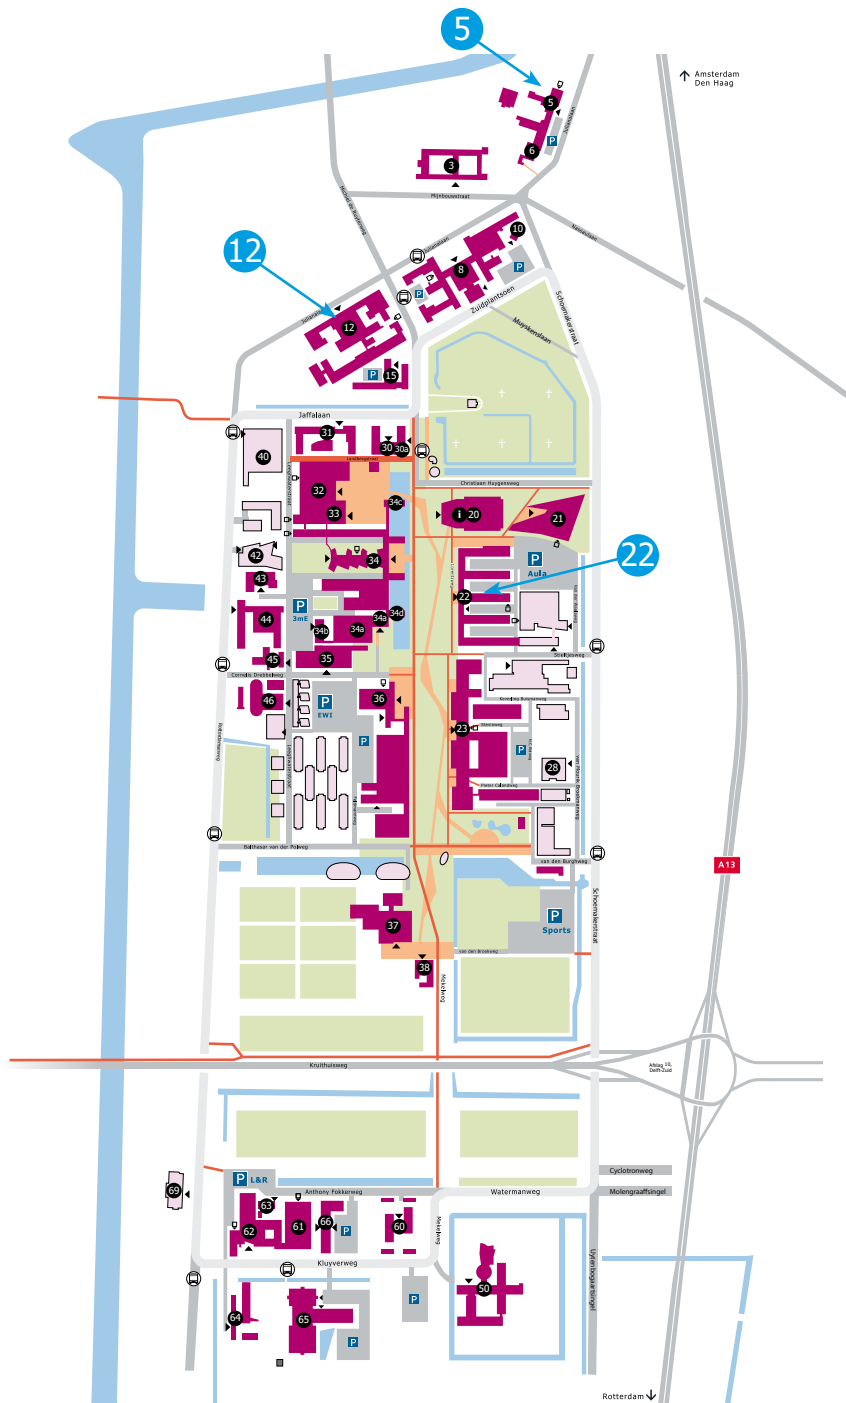

Legenda TU Delft campus

Nr.	Adres	Naam
3	Mijnbouwstraat 120	TU Science Center
5	Julianalaan 67	Biotechnology (Kluyver laboratory)
6	Poortlandplein 6	Botanic Gardens
8	Julianalaan 132-134	Faculty of Architecture
10	Zuidplantsoen 6	'Tempel'
12	Julianalaan 136	Chemical Engineering
15	Prins Bernhardlaan 6	Kramerslab. Physical Technology
20	Mekelweg 5	Aula Congress Centre
21	Prometheusplein 1	TU Delft Library / Marketing & Communication
22	Lorentzweg 1	Faculty of Applied Sciences
23	Stevinweg 1	Faculty of Civil Engineering and Geosciences / University Corporate Office
28	Van Mourik Broekmanweg 6	TNO Built Environment and Geosciences
30	Jaffalaan 9	OTB Research Institute
30a	Jaffalaan 9	Education & Student Affairs (CSA, International Office)
31	Jaffalaan 5	Faculty of Technology, Policy and Management
32	Landbergstraat 15	Faculty of Industrial Design Engineering / SSC ICT
33	Landbergstraat 19	Composites laboratory / INHOLLAND
34	Mekelweg 2	Faculty of Mechanical, Maritime and Materials Engineering / CICAT / NIMR
34a	Cornelis Drebberweg 9	Executive Board / Supervisory Board
34b	Leeghwaterstraat 39	Multi Scale Physics
34c	Mekelweg 2	MultiMedia Services (MMS)
34d	Mekelweg 2	Corporate Policy affairs
35	Cornelis Drebberweg 5	EEMCS Examination and Laboratory Class Building
36	Mekelweg 4 + 6	Faculty of Electrical Engineering, Mathematics and Computer Science (EEMCS) / DIMES / IRCTR
37	Mekelweg 8	Sports Centre
38	Mekelweg 10	Cultural Centre
40	Rotterdamseweg 137	Haagse Hogeschool
42	Rotterdamseweg 141	Hogeschool InHolland
43	Leeghwaterstraat 36	Cogeneration plant
44	Rotterdamseweg 145	Technostarter share building, YES!Delft
45	Leeghwaterstraat 42	Low Speed Wind Laboratory & VSSD
46	Leeghwaterstraat 44	Process and Energy Laboratory (API)
50	Mekelweg 15	Reactor Instituut Delft (RID, former IRI) / Radiation Radionuclides & Reactors (RRR)
60	Anthony Fokkerweg 5	Logistics & environment
61	Kluyverweg 3	Delft Aerospace Structures & Materials Laboratory
62	Kluyverweg 1	Faculty of Aerospace Engineering / Adhesion Institute
63	Anthony Fokkerweg 1	SIMONA Research Flight Simulator
64	Kluyverweg 2	High Speed Wind Laboratory
65	Kluyverweg 4 + 6	SUPAIR / TRAIL / Facility Management & Real Estate
66	Kluyverweg 5	The Fellowship
69	Rotterdamseweg 380	Annex Faculty AE & EEMCS / ASTI / ANWB driving simulator